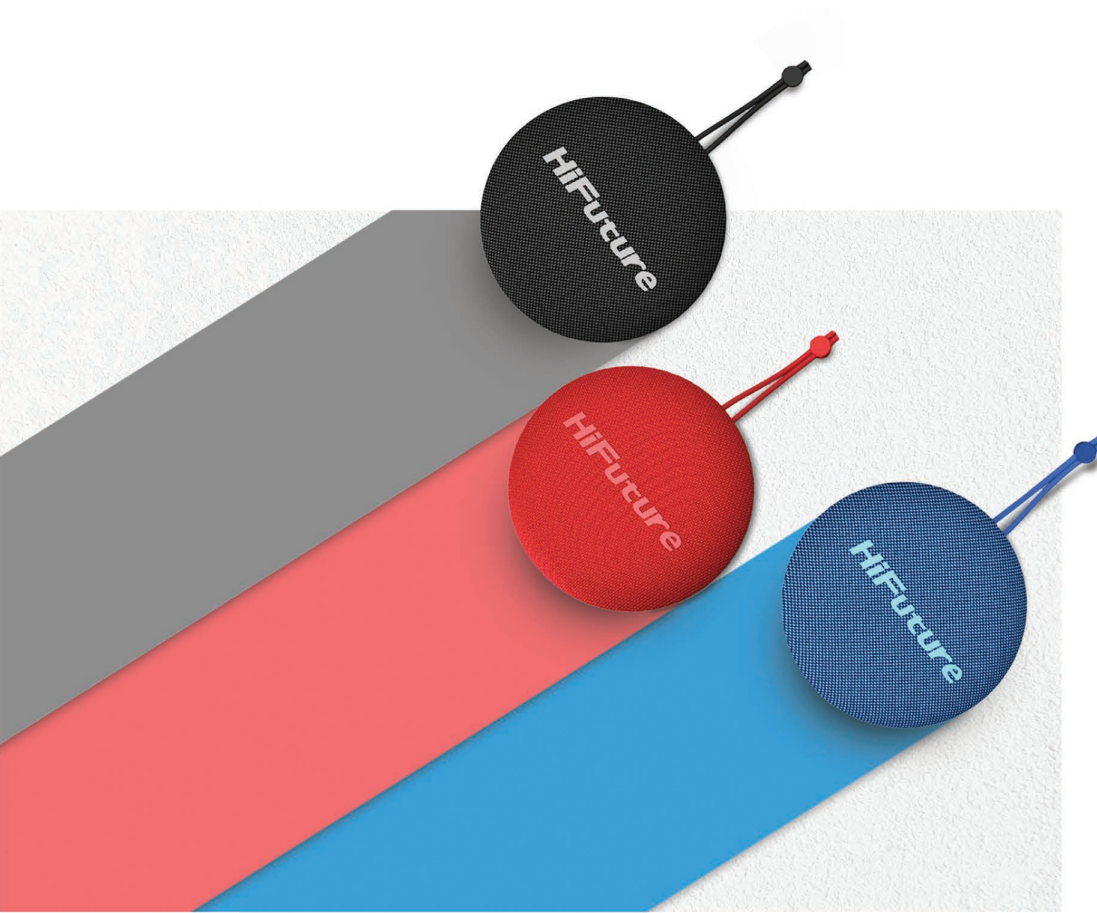

## RIPPLE

#BeatMaker

Designed for the adventure seeker in you, this portable powerhouse delivers sound that travels with you.

- 20W Woofer + 10W Tweeter
- 2 Way Speaker System
- IPX7 Waterproof
- Type C 10W Fast Charge
- Pair to Play (TWS Mode)
- Up to 12 Hours Battery Life

Color : ● ● ● ●