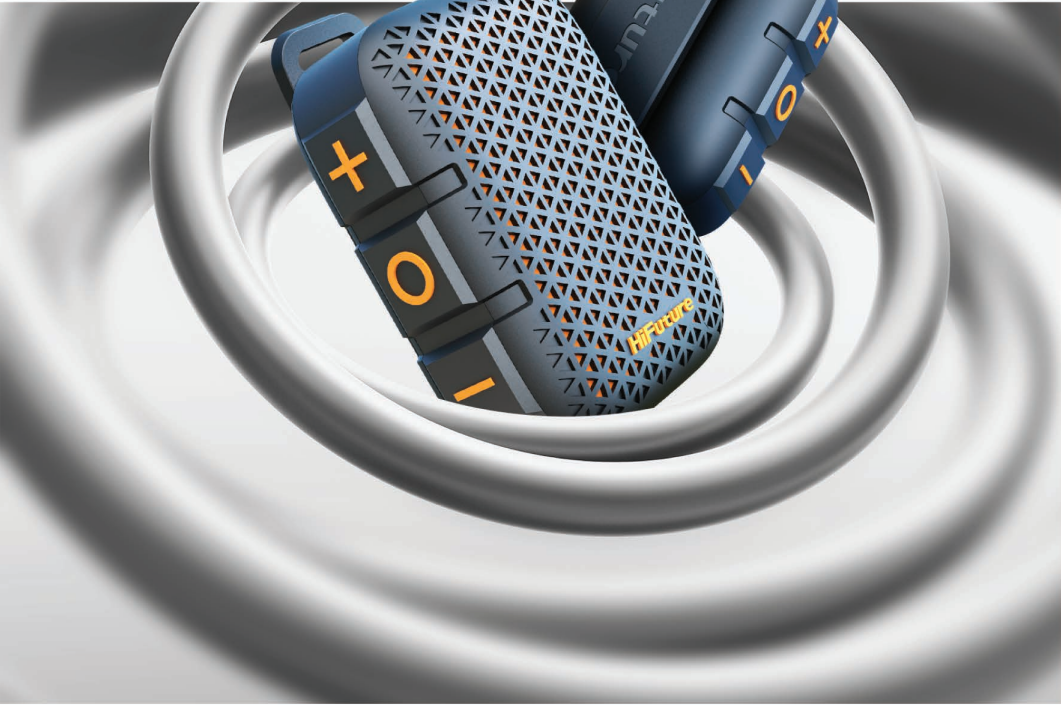

POCKET S

#MiniSoundMarvel

Take your music with you on any adventure.

- Built-in DSP
- Pocket Size
- 5W Output
- IPX7 Waterproof
- Pair to Play(TWS Mode)
- Up to 8 Hours of Battery Life

Color : ● ● ● ●